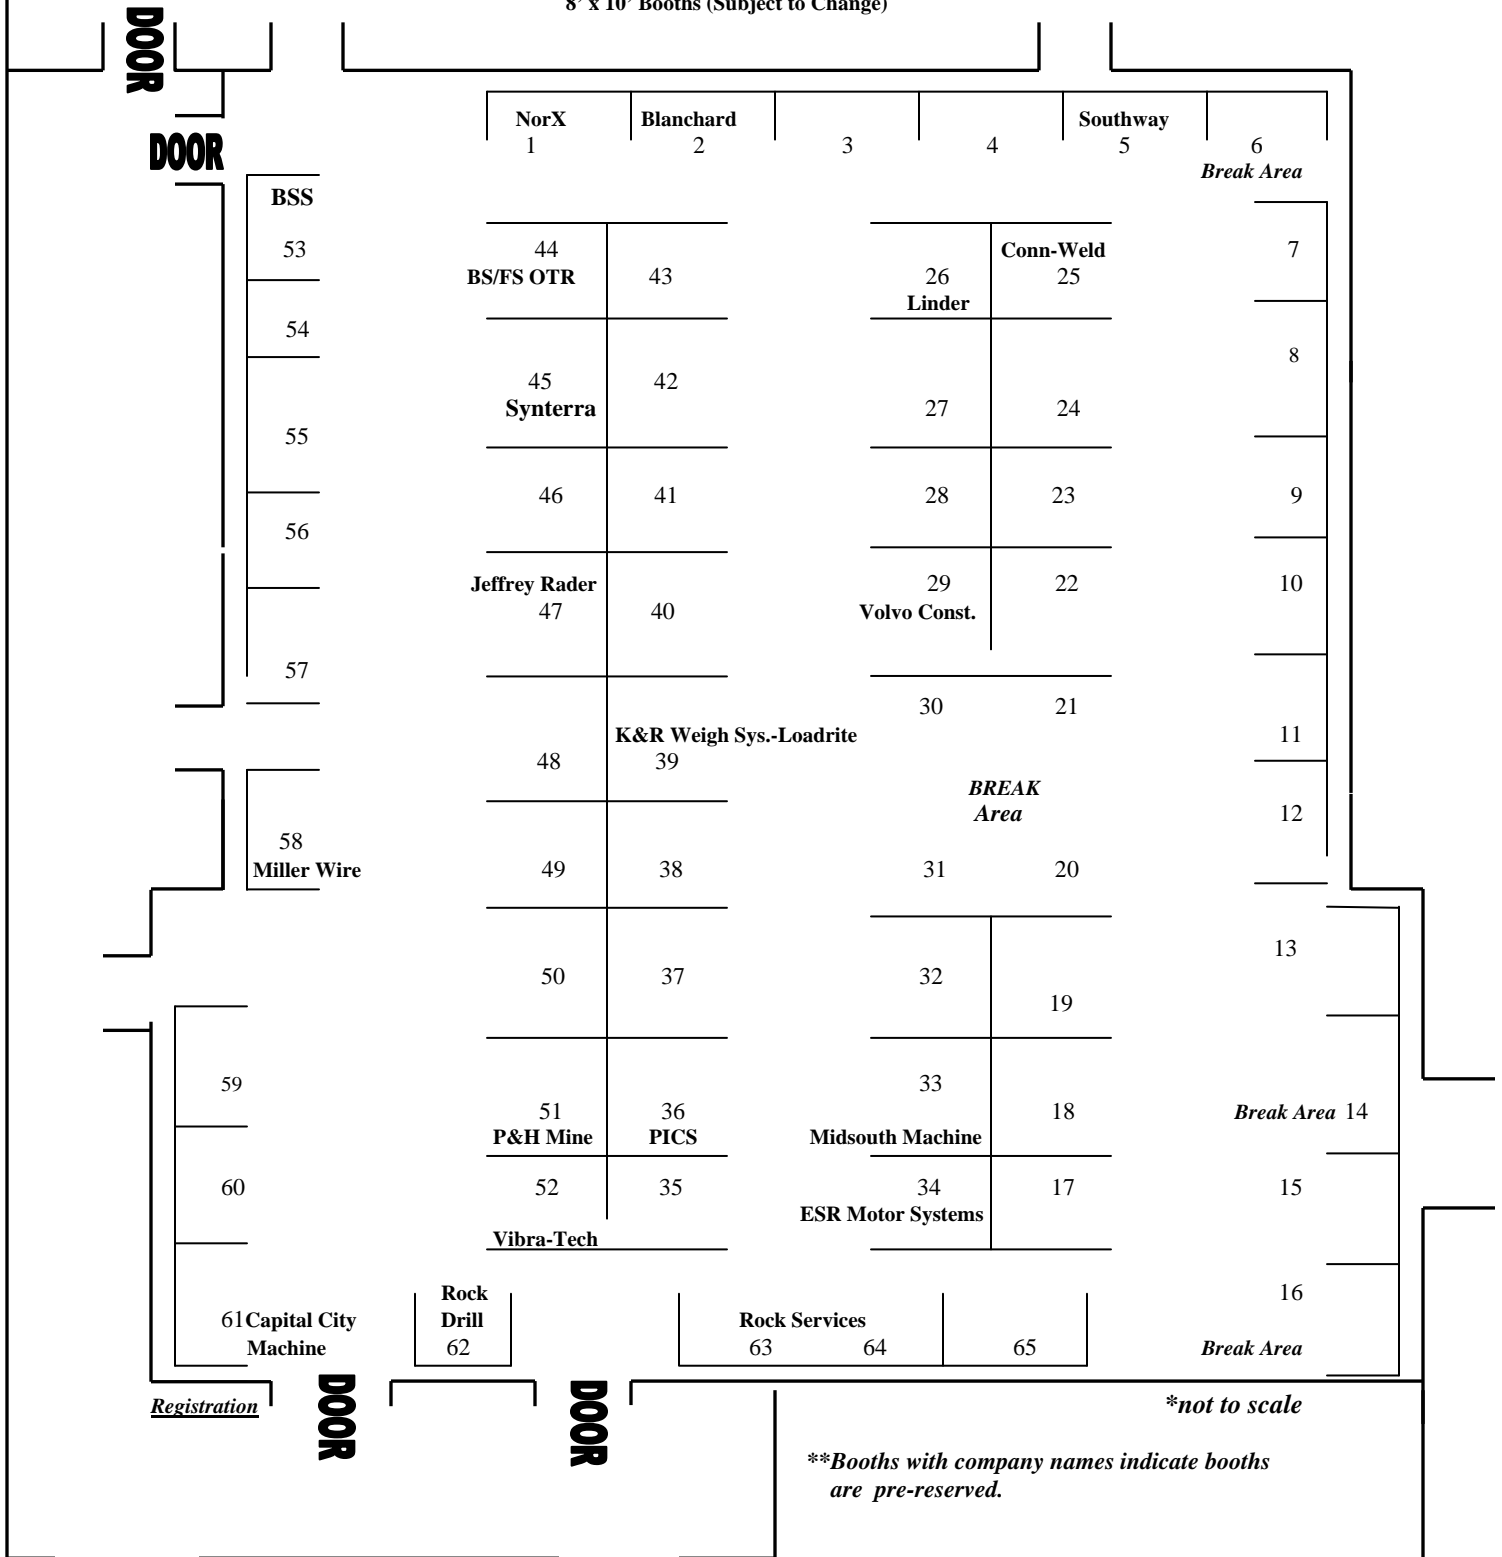

2012 MASC Mining Workshop

April 16-18, 2012

*Booth Set-up Begins Monday, April 16th from 1:00 PM – 6:00 PM

DoubleTree Hotel, Columbia, SC (803) 731-0300

2100 Bush River Road Columbia, SC 29210

8' x 10' Booths (Subject to Change)

CARE OF BUILDING & EQUIPMENT:	Exhibitors or their agents shall not injure or deface the walls, floors, carpeting or ceilings of the building or tables provided. When any damages appear, the exhibitor is liable to DoubleTree Hotel, Columbia, SC for these damages.
--	--

LIABILITY:	MASC and DoubleTree Hotel, Columbia, SC will not be responsible for the safety of exhibits from theft, fire, damage, or other causes. The exhibitor hereby assumes responsibility for injury or damages to persons or property resulting from any event originating from or occurring within the exhibit space assigned to the exhibitor.
-------------------	---